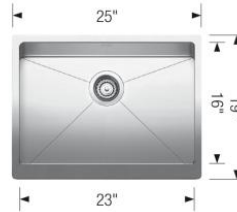

Product Specification Sheet

BLANCO QUATRUS R15 U 1 MEDIUM APRON

Satin brushed finish

PRODUCT DIMENSIONS

BLANCO QUATRUS R15 U 1 MEDIUM APRON	Colour Finish	Model No.	FEATURES / SPECIFICATIONS
	Satin brushed finish	401869	<ul style="list-style-type: none"> • German designed and engineered • Premium 304 series, 18 gauge stainless steel • 18/10 chrome-nickel content for exceptional lustre, durability and strength • Rear-positioned drain hole for maximum usable bowl and cabinet storage space • Compact size, X-pattern drain grooves • 15 mm radius corners for easy cleaning • 3 1/2" (90mm) stainless steel strainer included • Clips included • Limited Lifetime Warranty
DESIGN AND PLANNING TIPS			
<p>Cabinet Size: 27" (685 mm) Bowl depth: 9" (230 mm) Depending on cabinet construction, a different cabinet size may be required. Consult the cabinet manufacturer.</p>			
OPTIONAL ACCESSORIES			
Stainless Steel Sink Grid SINK GRID, STAINLESS STEEL		406452	
3 1/2" CapFlow strainer cover Stainless steel (fits all BLANCO strainers) BLANCO CapFlow Stainless steel		517666	